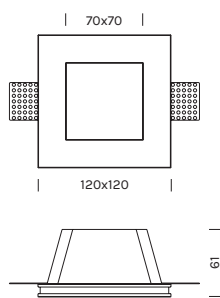

INDOOR - CEILING RECESSED

GHOST SMALL

- gesso, vetro

- plaster, glass

125x125

**Con diffusore**

With diffuser

Lampadina GU10 esclusa
GU10 bulb excluded**4133SL****Power** 6.5W**Supply** 220-240V**Item****4133SL****Lampadine GU10 LED**