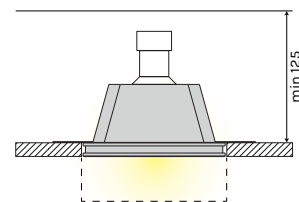

INDOOR - CEILING RECESSED

GHOST SMALL

- gesso, vetro

- plaster, glass

125x125

**Con diffusore**

With diffuser

Lampadina GU10 esclusa
GU10 bulb excluded**4133SL****Power** 6.5W**Supply** 220-240V**Item****4133SL****Lampadine GU10 LED**